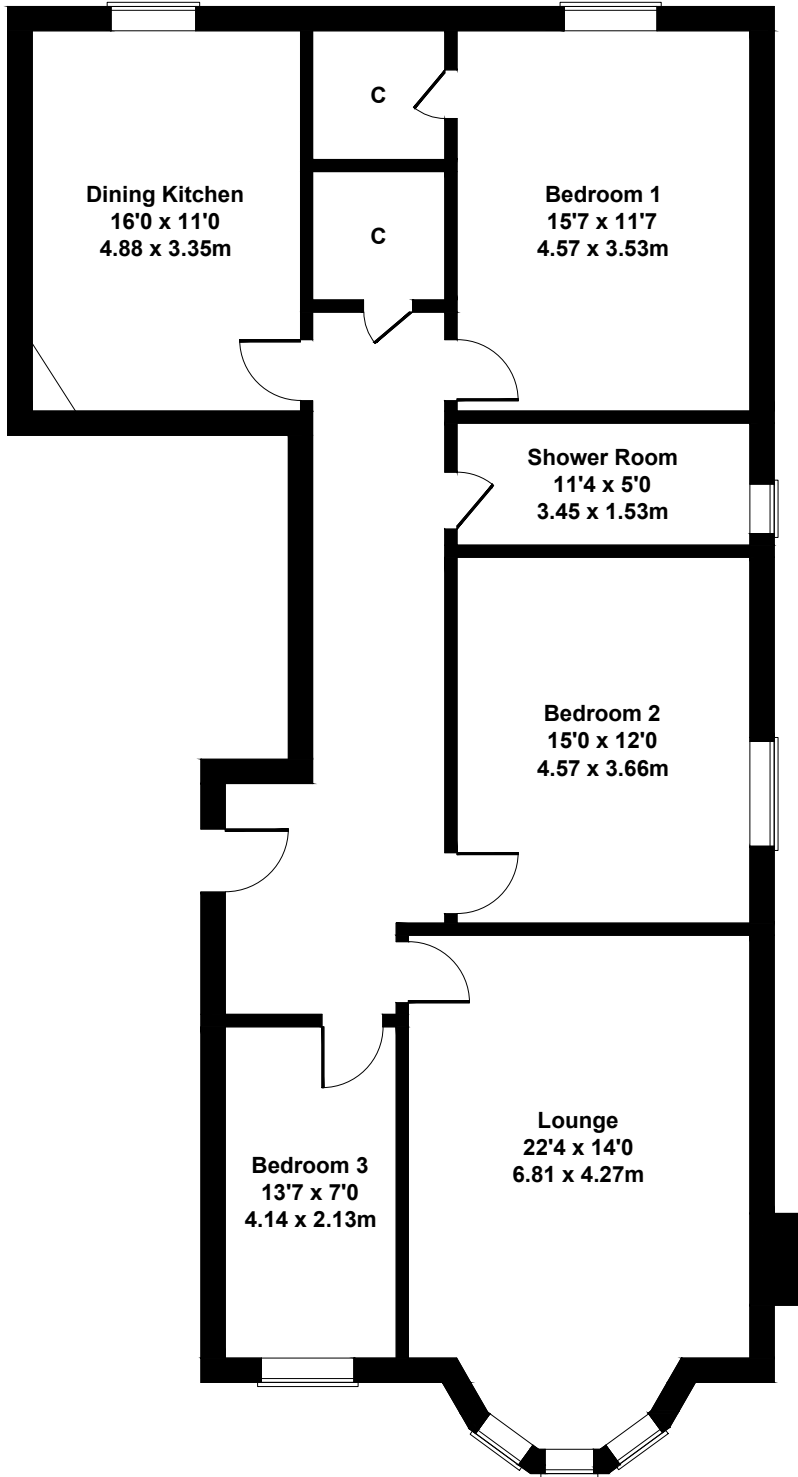

Flat 0-2, 141 Stanmore Road, Mount Florida, Glasgow G42 9AN

Approximate Gross Internal Area

1276 sq ft - 118 sq m

SKETCH PLAN FOR ILLUSTRATIVE PURPOSES ONLY

All measurements walls, doors, windows, fittings and appliances, their sizes and locations, are approximate only. They cannot be regarded as being a representation by the seller, nor their agent.